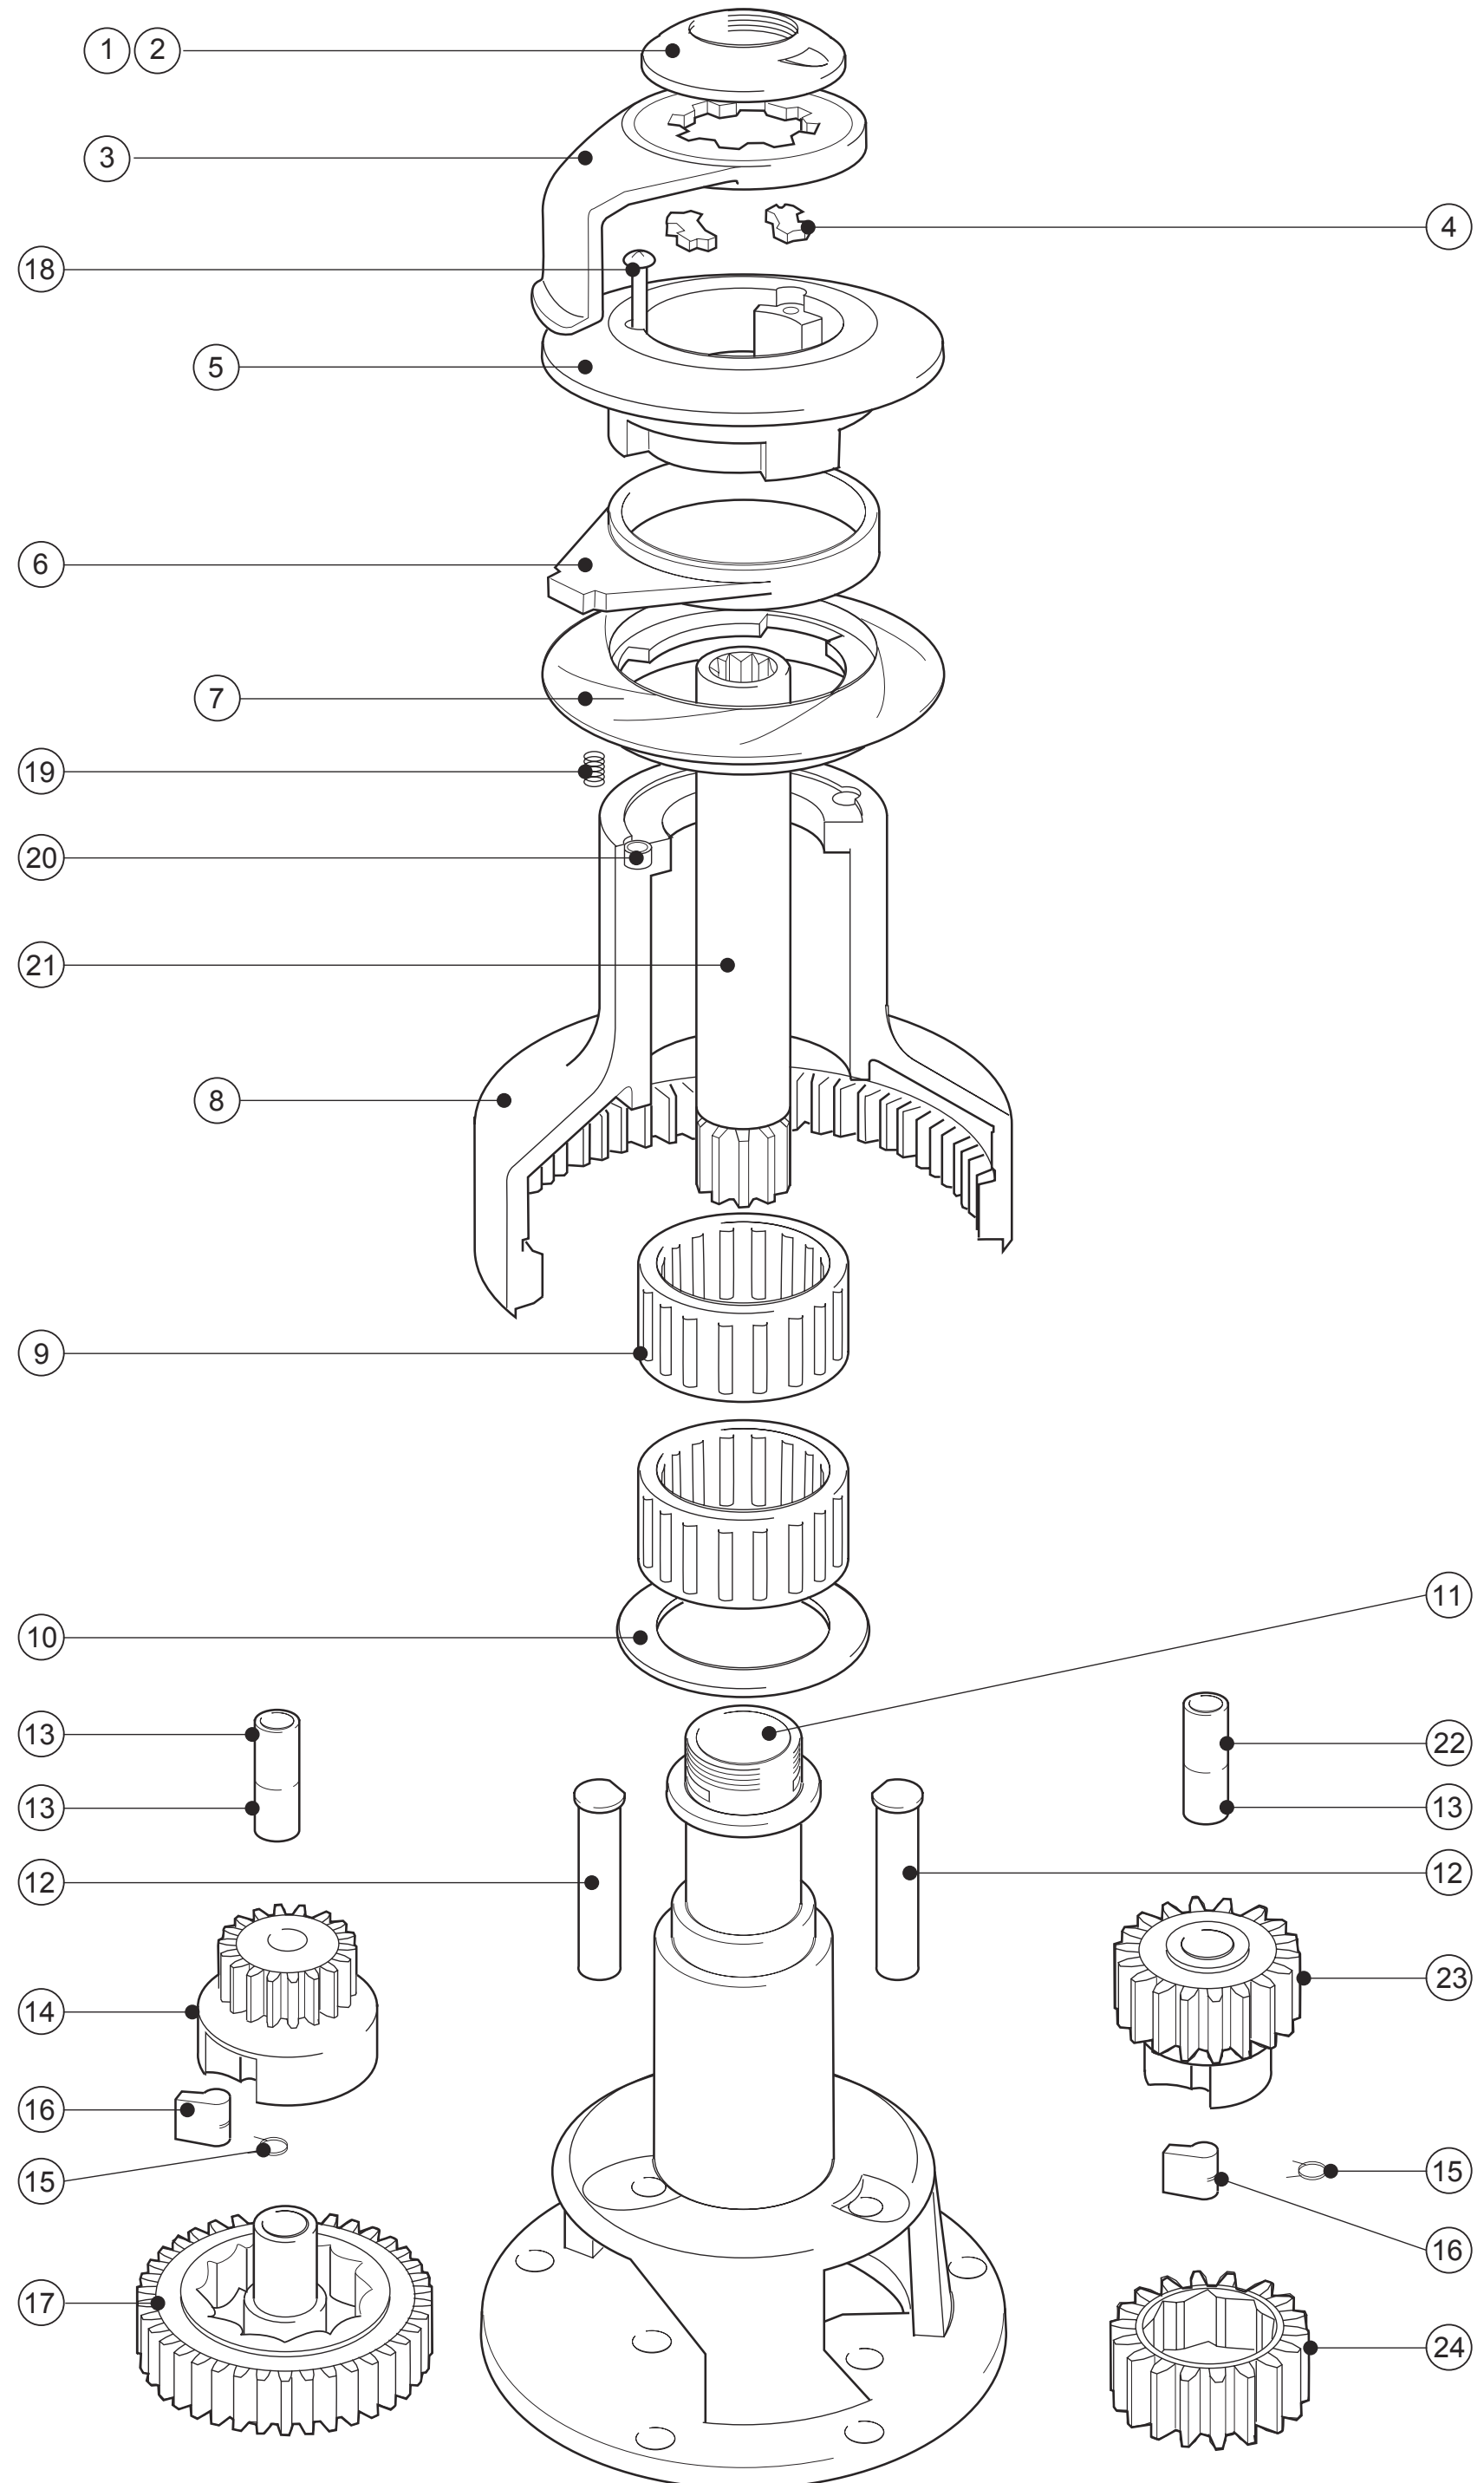

# Lewmar Ocean Winch Size 28-30ST

## 2 speed self tailing winch

Lewmar Ocean Winch Size 34-40ST  
2 speed self tailing winch

Lewmar Ocean Winch Size 50ST  
2 speed self tailing winch

Lewmar Ocean Winch Size 54ST  
2 speed self tailing winch