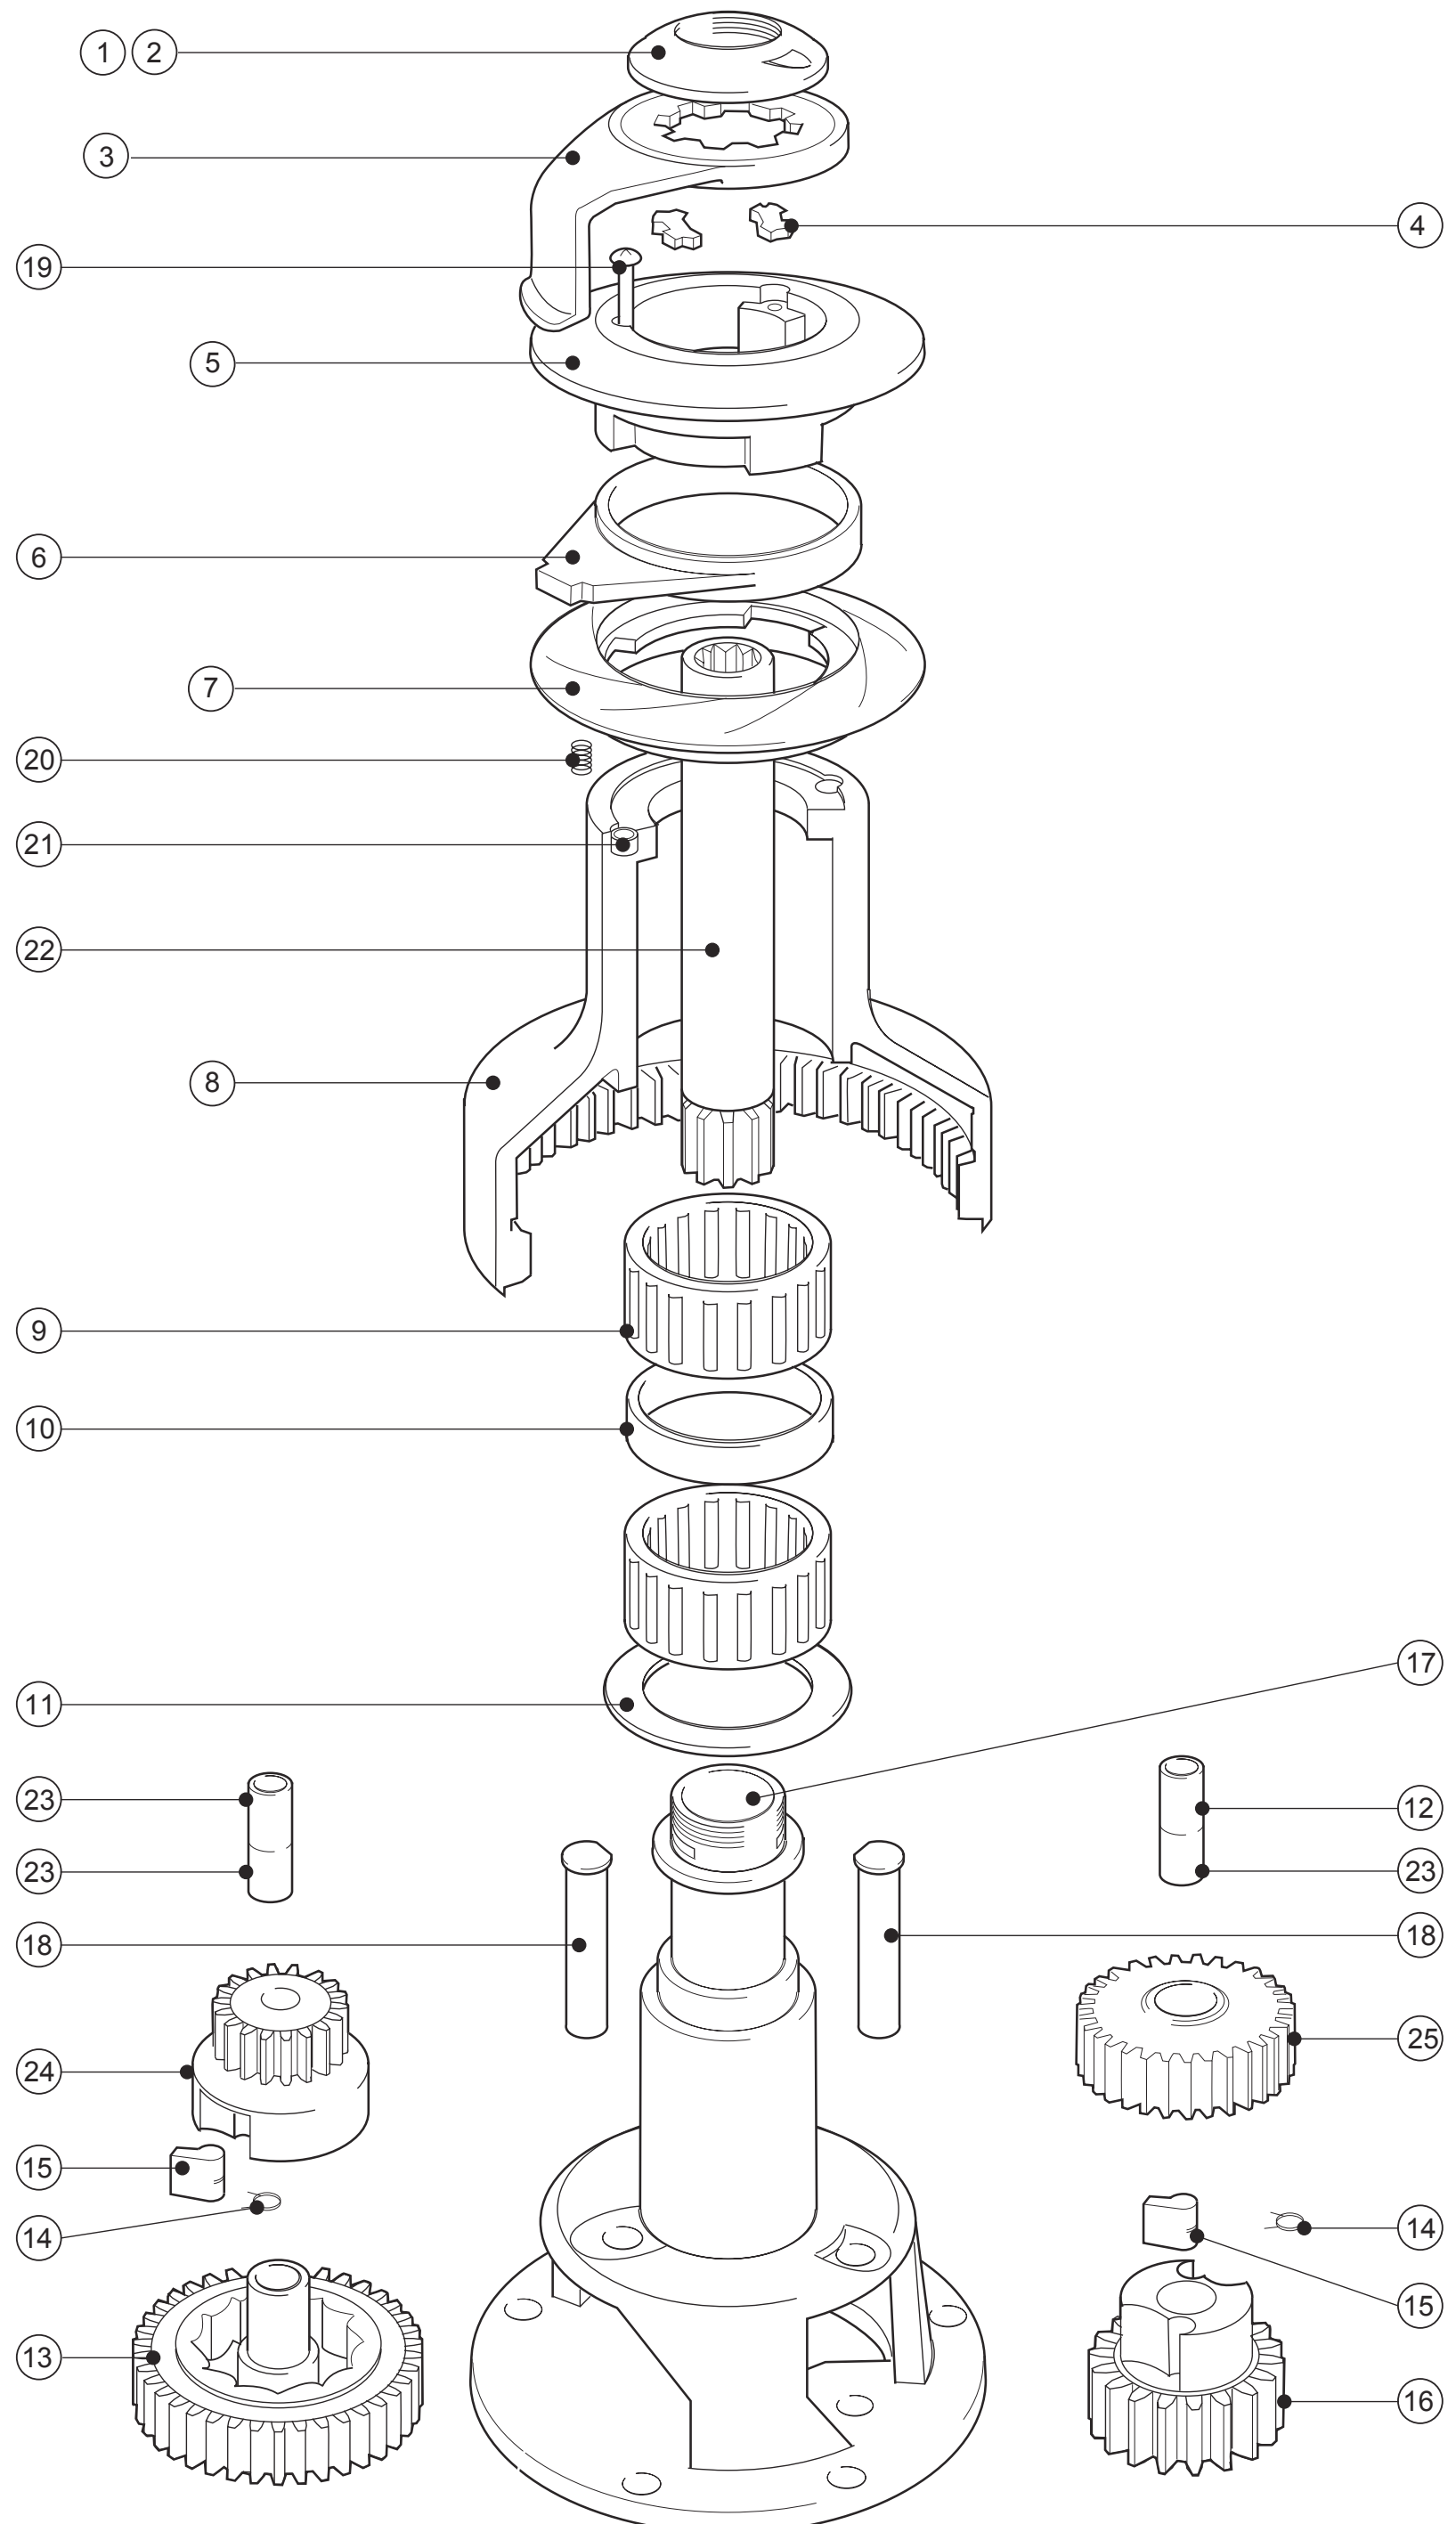

# Lewmar Ocean Winch Size 28-30ST

## 2 speed self tailing winch

Lewmar Ocean Winch Size 34-40ST  
2 speed self tailing winch

Lewmar Ocean Winch Size 50ST  
2 speed self tailing winch

Lewmar Ocean Winch Size 54ST  
2 speed self tailing winch