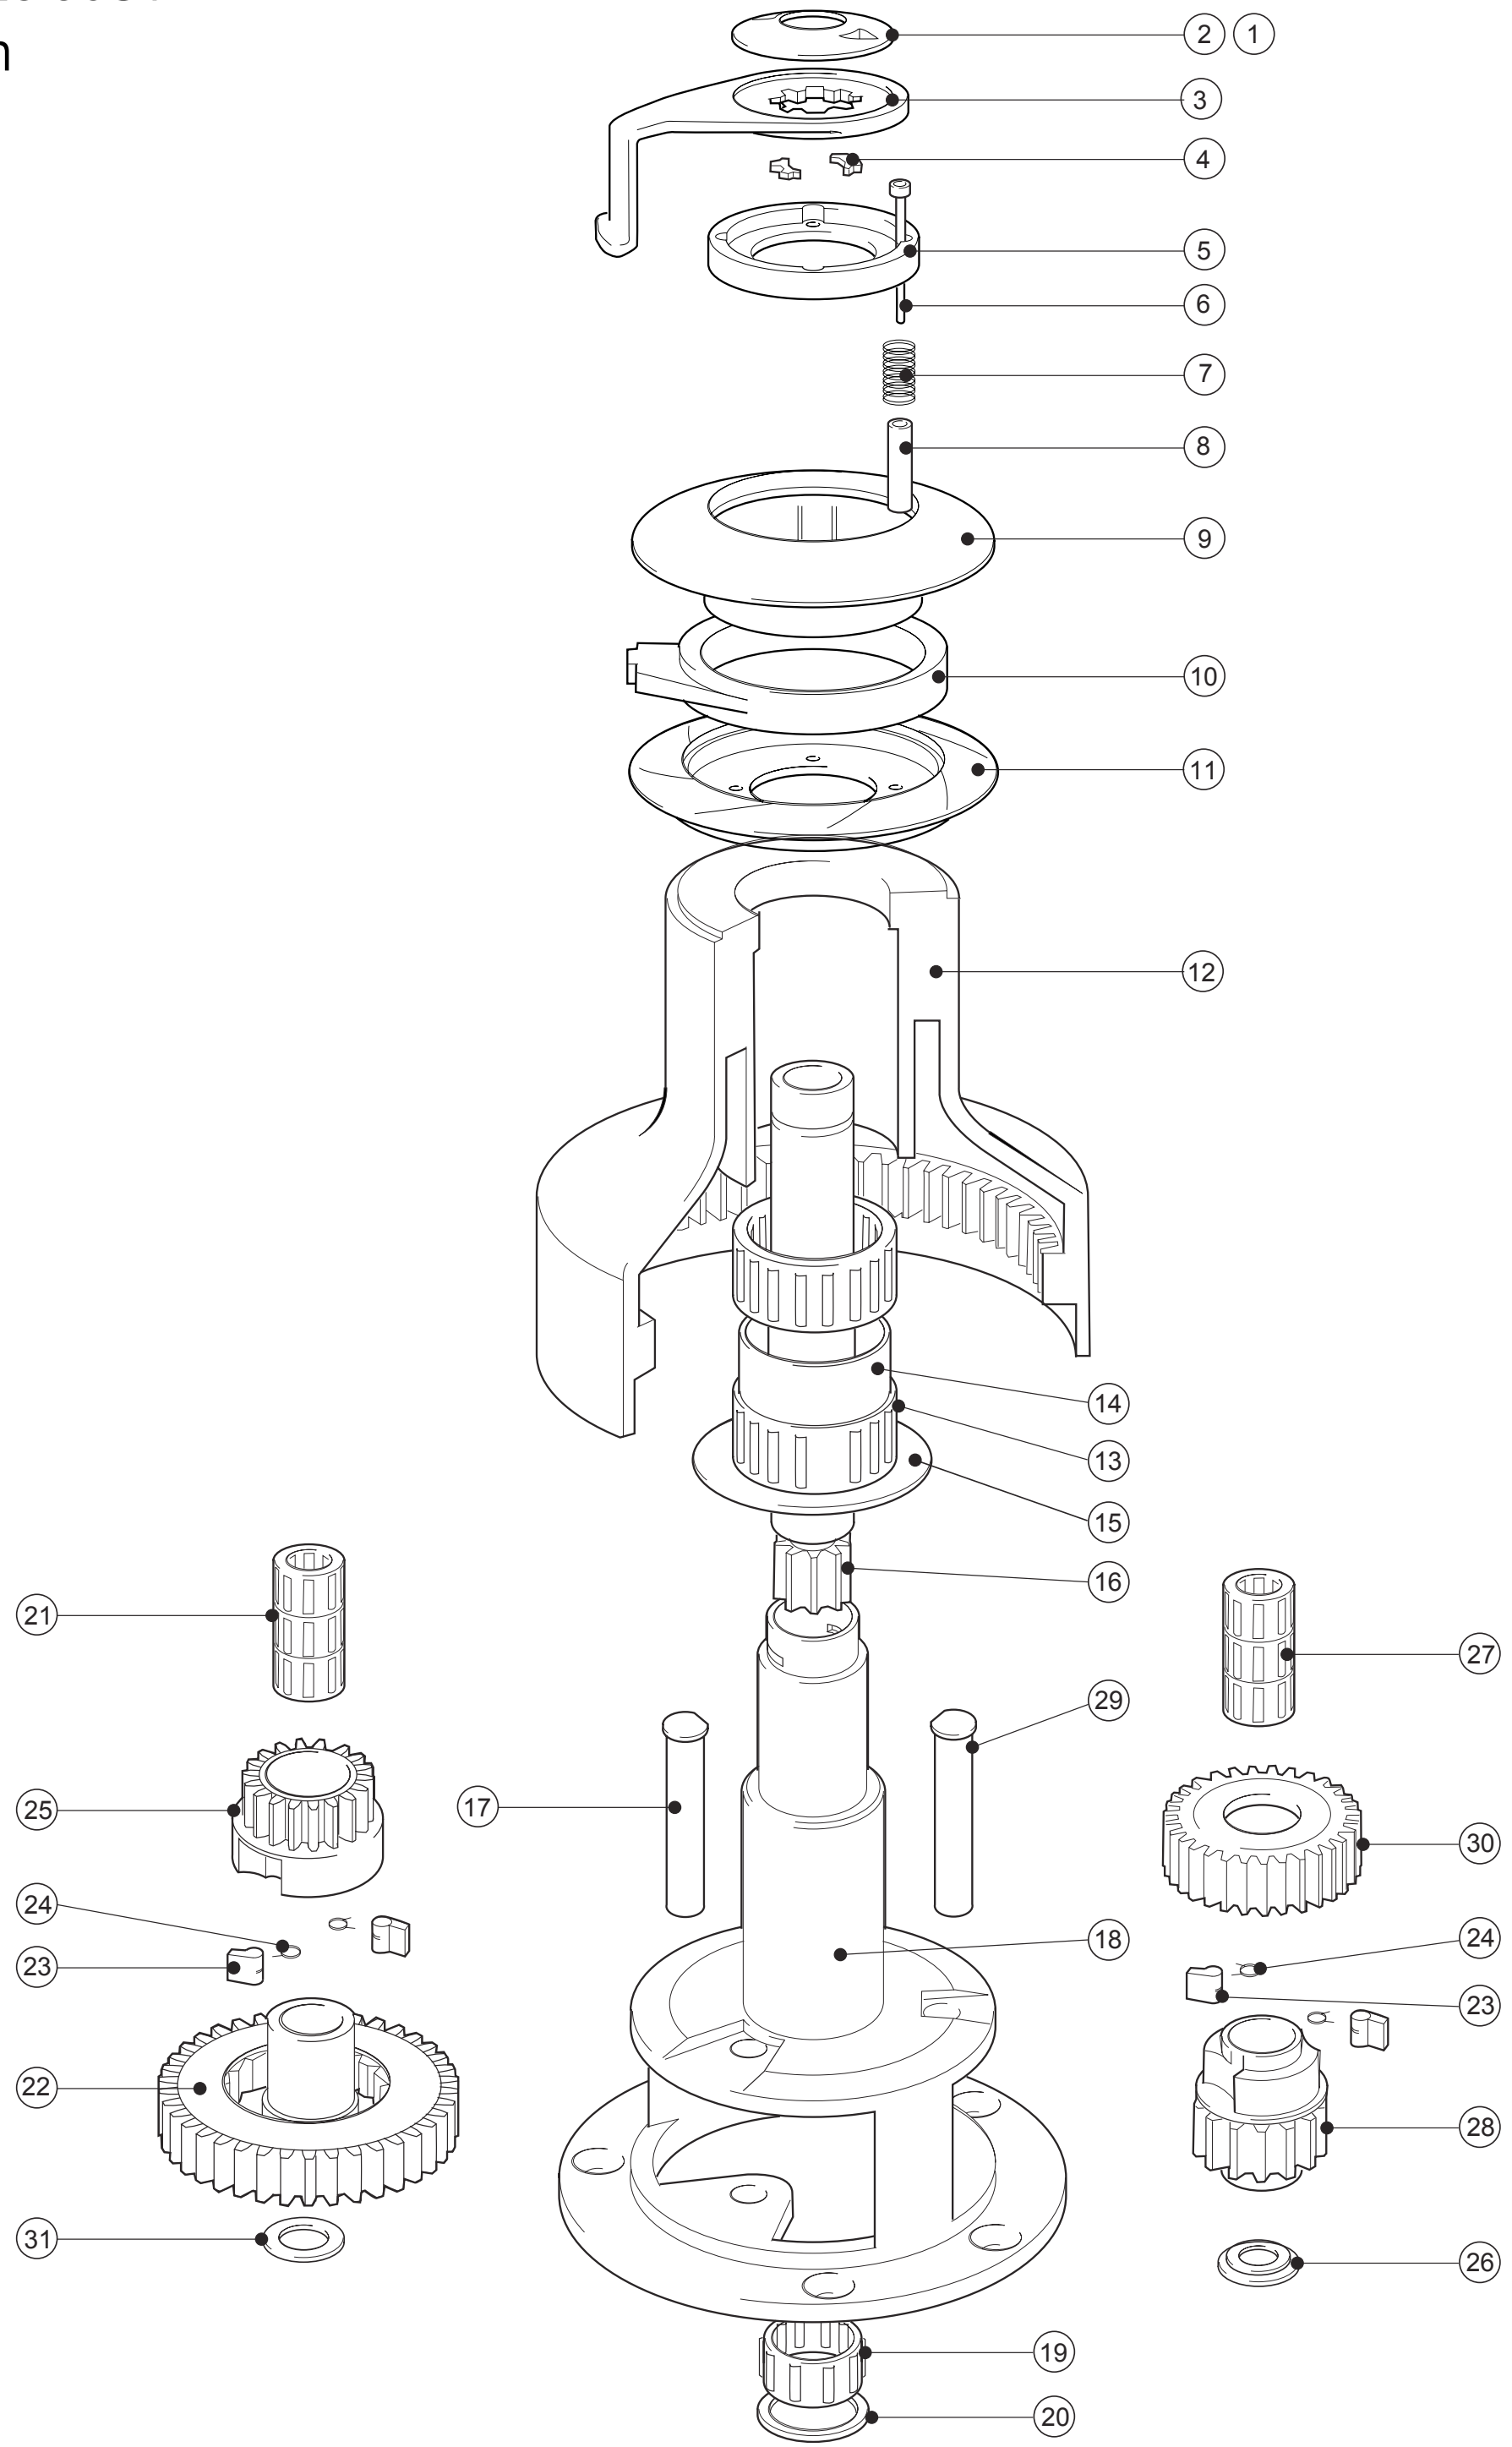

# Lewmar Ocean Winch Size 28-30ST

## 2 speed self tailing winch

Lewmar Ocean Winch Size 34-40ST  
2 speed self tailing winch

Lewmar Ocean Winch Size 50ST  
2 speed self tailing winch

Lewmar Ocean Winch Size 54ST  
2 speed self tailing winch