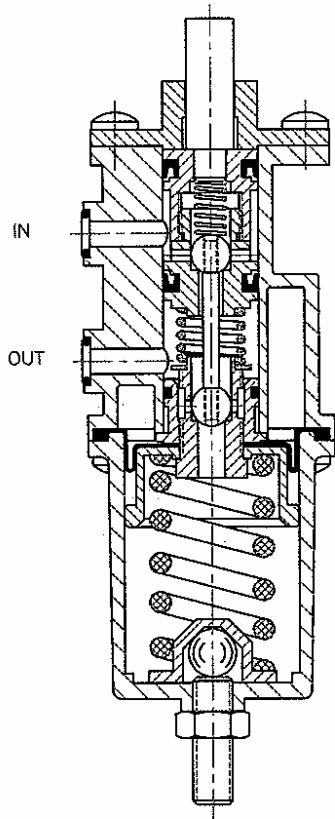

3217 REPAIR KIT

3217 COMPENSATING SELF
RELIEVING AIR PRESSURE
REGULATING VALVE