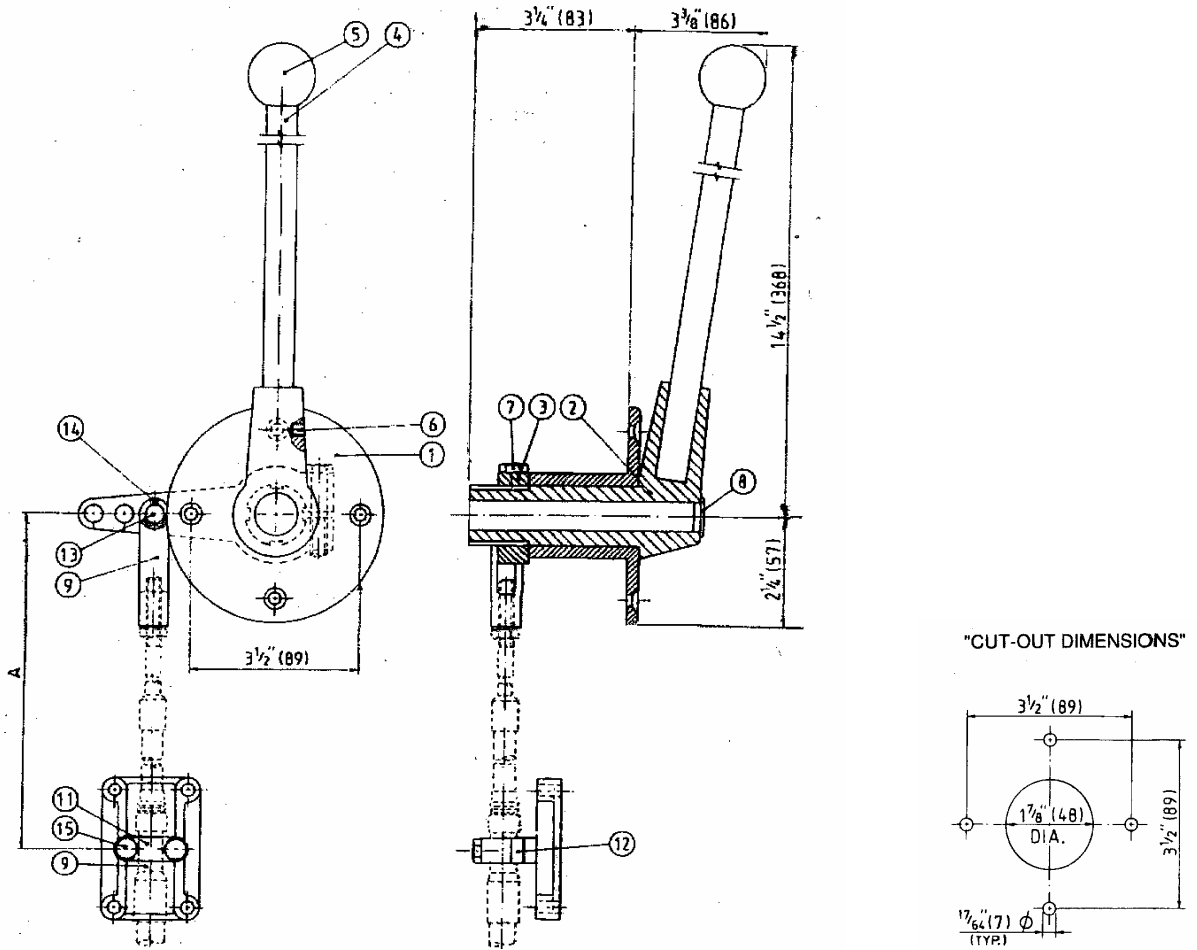

2032 ONE LEVER HEAVY DUTY SIDEMOUNT CONTROL

This side-mount control is intended to control water jets, power take-offs, small mechanical clutches, and various other heavy duty applications where 60 series cable is employed. The long handles provide from 3" to 6" stroke. It is possible to use this model on a two-station (in series) application whereby two levers are provided on the backside of the control for connection of two cables, one to the remote station and one to the item to be controlled. The all bronze and stainless steel construction will give years of trouble-free service.

ORDERING INFORMATION

2032 One lever sidemount control

2032-2 One lever sidemount control for two stations (series connection)

Note: For two stations, in-series applications, one of each control must be ordered.

EXAMPLE: For a 2032 control with chrome finish, the order number is 2032-K

One cable connection kit part number 2032-0912 for 60 series cable is included for the regular 2032 model. Two kits are included for model 2032-2.

Ordering Number:

2032-0901 (30 series cable)
2032-0902 (40 series cable)

MODEL 2032

ALL DIMENSIONS IN INCHES (MM)

To determine dimension "A", the cable must be in the mid position with the clevis attached. To determine dimension "B", the cable with the rod end attached, must be pushed in for pull governors and pulled out for push governors.